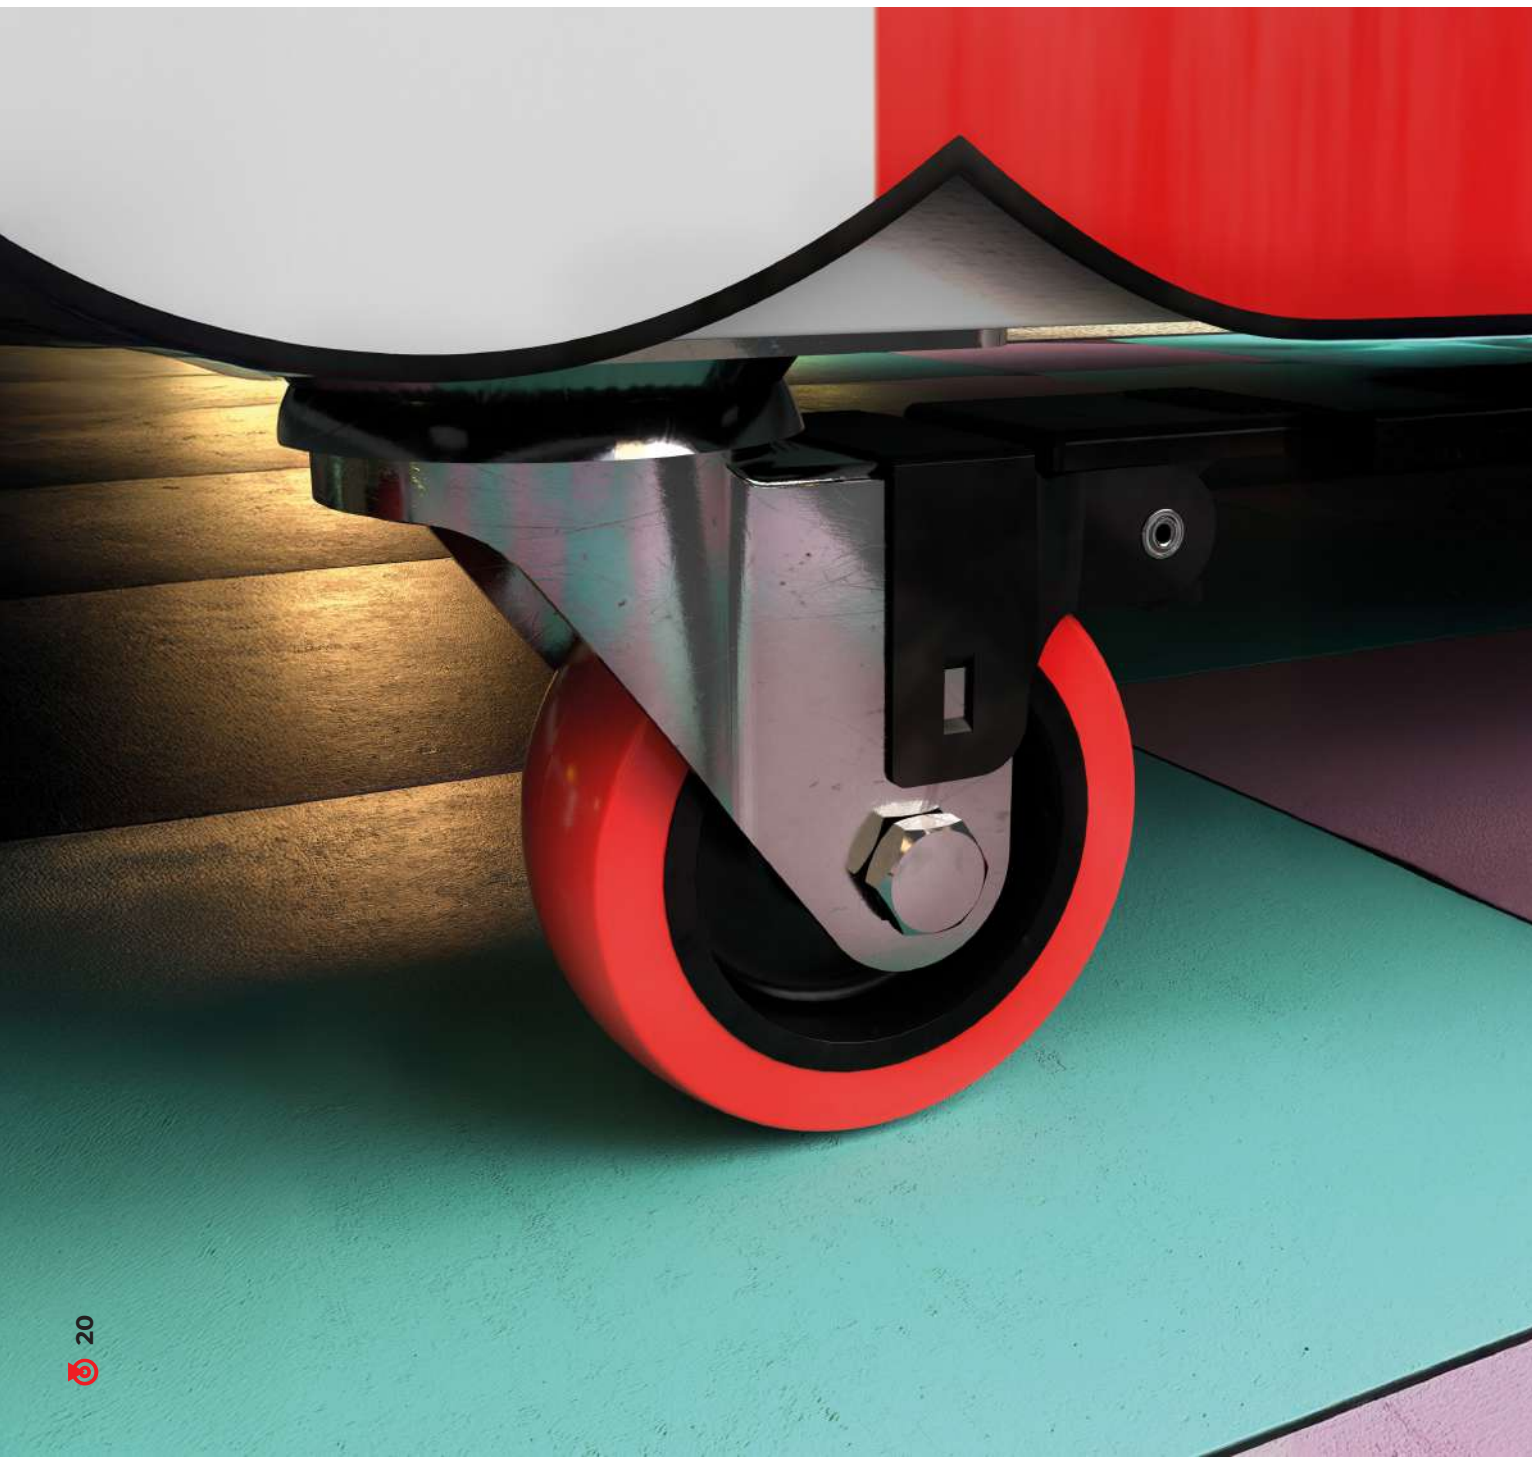

EMILY PU ROJA

Fabricadas bajo la normativa EN 12528,
reciclables y con garantía de 2 años.

*Manufactured in accordance with the EN
12528 norm, 100% recyclable and with a 2
years guarantee.*